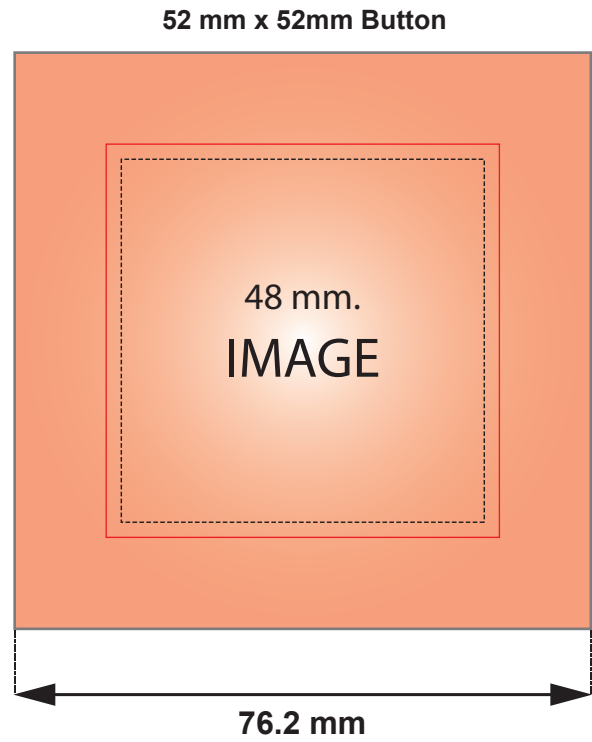

25 mm Button

56 mm Button

31 mm Button

75 mm Button

37 mm Button

25 mm Button

31 mm Button

37 mm Button

56 mm Button

75 mm Button

Image size, 22 mm.	Image size, 28 mm.	Image size, 33,5 mm.	Image size, 51,5 mm.	Image size, 68 mm.
Edge of the button, 25 mm.	Edge of the button, 31 mm.	Edge of the button, 37 mm.	Edge of the button, 56 mm.	Edge of the button, 75 mm.
Size for full bleed, 33 mm.	Size for full bleed, 41 mm.	Size for full bleed, 48 mm.	Size for full bleed, 66 mm.	Size for full bleed, 87 mm.
Paper size, 33 mm.	Paper size, 41 mm.	Paper size, 48 mm.	Paper size, 66 mm.	Paper size, 87 mm.

50 mm Button	52 mm x 52mm Button
 Image size, 45,5 mm.	 Image size, 48 mm.
 Edge of the button, 50 mm.	 Edge of the button, 52 mm.
 Size for full bleed, 60 mm.	 Size for full bleed, 76,2 mm.
 Paper size, 60 mm.	 Paper size, 76,2 mm.